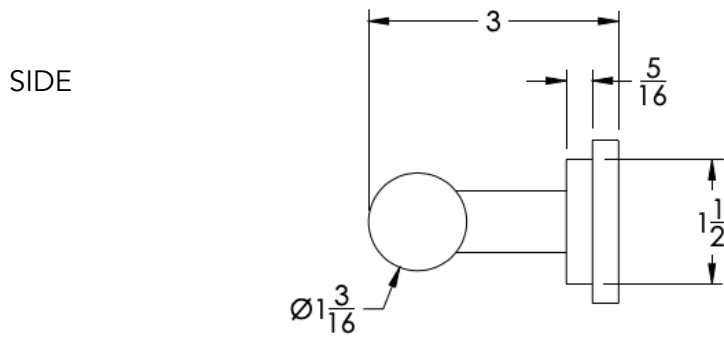

Dimensions in inches

NOTE: Dimensions subject to change without notice.