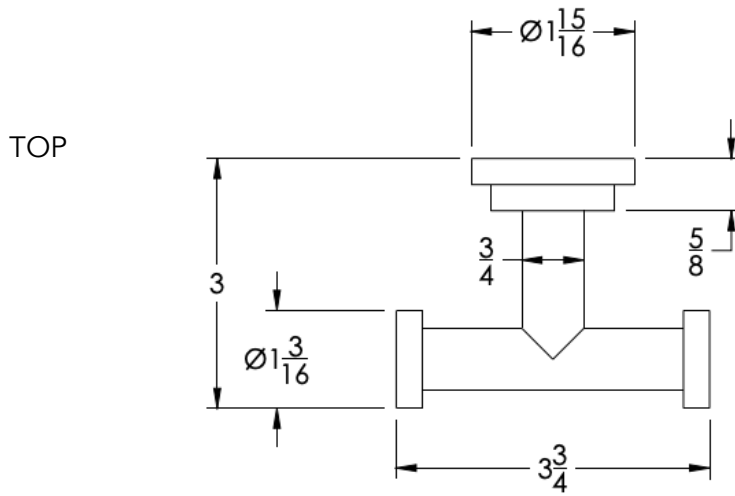

neelnox

LET
THERE
BE **DESIGN.**

FEATURES

- Premium 304 Grade Stainless Steel
- Solid Mount Construction
- Concealed Installation Hardware
- State of the art wall anchors included for installation on Dry wall or Tile

COLLECTION FORM CLASSIC

ROBE HOOK

Model	Product	Finishes Available
FMC-RHD2	Robe Hook	Multiple finishes available. Over 23 finishes to choose from.

FINISHES			
	Polished (-P)	Antique Copper (-ACOP)	Polished Gold (-PGLD)
	Brushed (-B)	Polished Brass (-PBRS)	Brushed Copper (-BCOP)
	Brushed Gold (-BGLD)	Matte White (-WHT)	Brushed Rose Gold (-BRGD)
	Matte Black (-BLK)	Brushed Modern Bronze (-BMBRZ)	Brushed Black (-BRBLK)
	Oil Rubbed Bronze (-ORB)	Glossy White (-GWHT)	Polished Black (-PBLK)
	Brushed Brass (-BBRS)	Polished Rose Gold (-PRGD)	Antique Nickel (-ANKL)
	Brushed Bronze (-BBRZ)	Unlacquered Brass (-UBRS)	Black Nickel (-NKBL)
	Antique Brass (-ABRS)	Polished Nickel (-PNKL)	

Dimensions in inches

NOTE: Dimensions subject to change without notice.