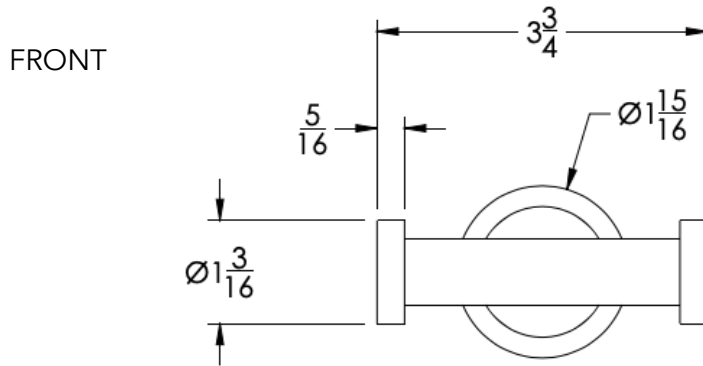

neelnox

LET
THERE
BE **DESIGN.**

FEATURES

- Premium 304 Grade Stainless Steel
- Solid Mount Construction
- Concealed Installation Hardware
- State of the art wall anchors included for installation on Dry wall or Tile

Dimensions in inches

NOTE: Dimensions subject to change without notice.